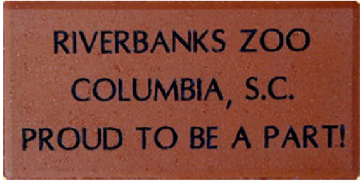

# BRICK PAVER ORDER FORM ART AND STYLE SELECTION

Optin (1) provides a text only 4x8 brick with 3 lines of text - 20 characters (including spaces and punctuation) per line.

Optin (2) provides a text only 4x8 brick with 2 lines of text - 20 characters per line (including spaces and punctuation) and clip art in the center.